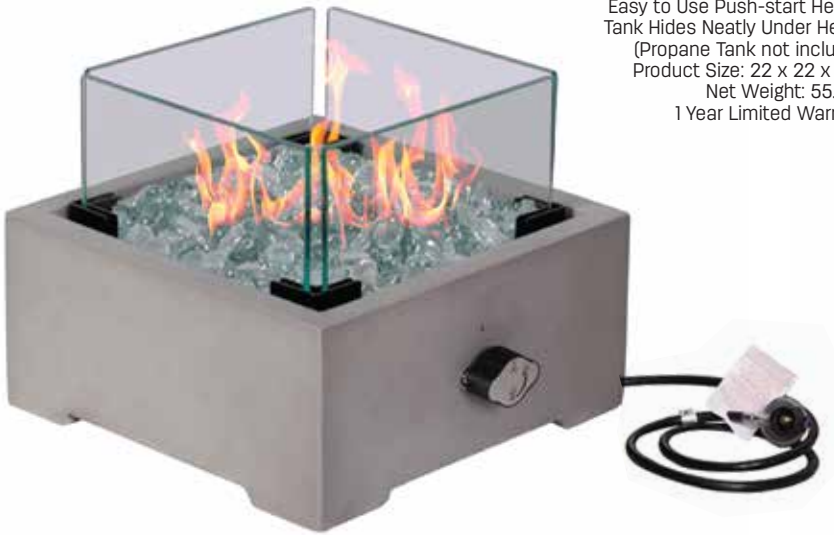

#1223
Don't Bug Me sticks
10pc pack

#5029
Ceramic candle
Wax weight 140g
(5 oz ea.)

THESE ARE A FEW OF OUR WIDE FIRE PIT/TABLES & PATIO HEATERS WE OFFER

#9335
 10" Tabletop Fire Pit
 Includes:
 Stainless Steel Burner & Fire Bowl
 BTU: 10,000
 Decorative Flame Glass (3 lbs.)
 Wind Guard
 1lbs. External Tank (not included)
 Product Size: 10 x 10 x 7.7"
 Net Weight: 14.7 lbs.
 1 Year Limited Warranty